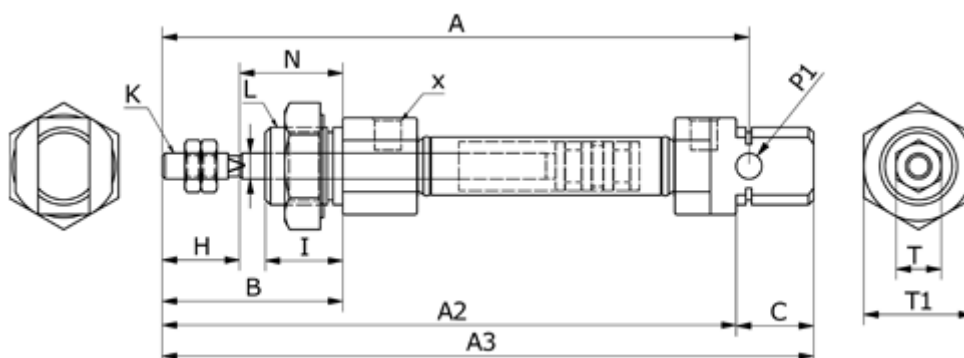

Data Sheet

Article number: 58MI20S0400CAG

Description: Cylinder MI-20x400-S-CA-G, Ø20x400
Double acting type - port 1/8"

Measures

A	= 115	K	= M8x1,25	V = 8
A2	= 62	L	= M22x1,5	X = 1/8"
A3	= 126	N	= 24	
B	= 44	O	= 11	
Bore diameter	= 20	P1	= 8	
C	= 20	Stroke	= 400	
HS	= 20	T	= 12	
I	= 20	T1	= 29	